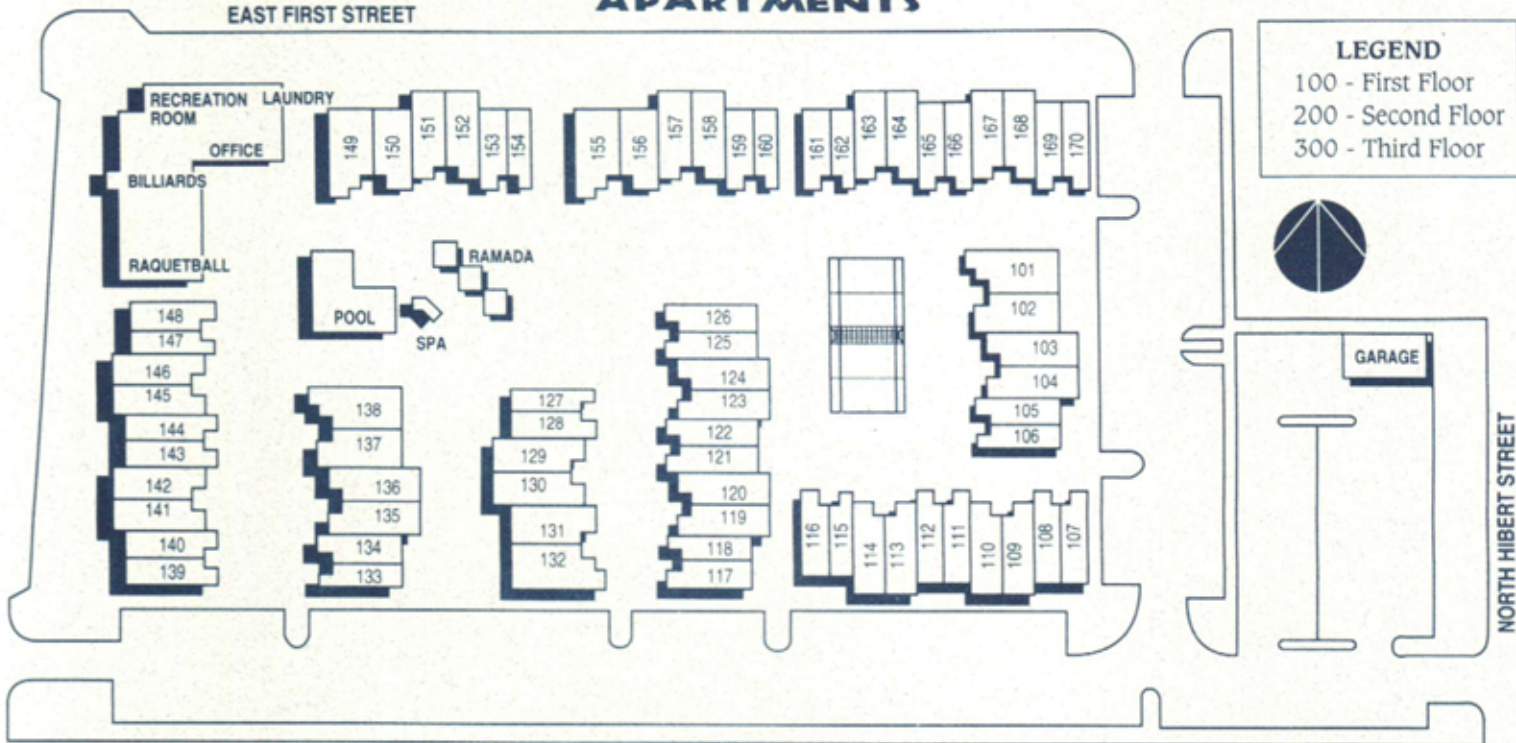

EAST FIRST STREET

LEGEND

- 100 - First Floor
- 200 - Second Floor
- 300 - Third Floor

GARAGE

NORTH HIBERT STREET

151 East First Street • Mesa, Arizona 85201 • (480) 962-7461